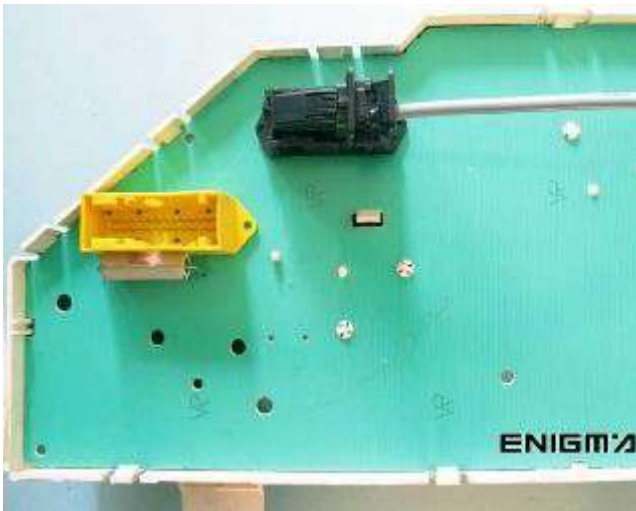

CITROEN BERLINGO

OBD2 – PROGRAMMING BY C1 – OBD2 STANDARD CABLE.