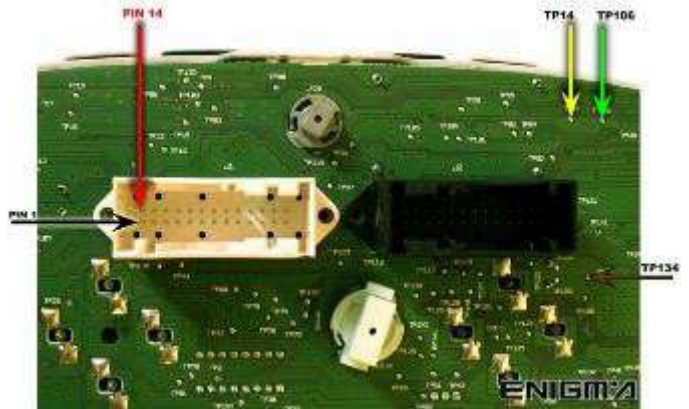

ENIGMATOOL

PROFESSIONAL
AUTOMOTIVE EQUIPMENT
UPDATED 13.10.2020

ENIGMATOOL

PROFESSIONAL AUTOMOTIVE EQUIPMENT

EXAMPLES OF PROGRAMMING METHODS

CHIP – PROGRAMMING BY EEPROM.

BMW 1 DASH

MICRO – PROGRAMMING BY CABLE CONNECTION.